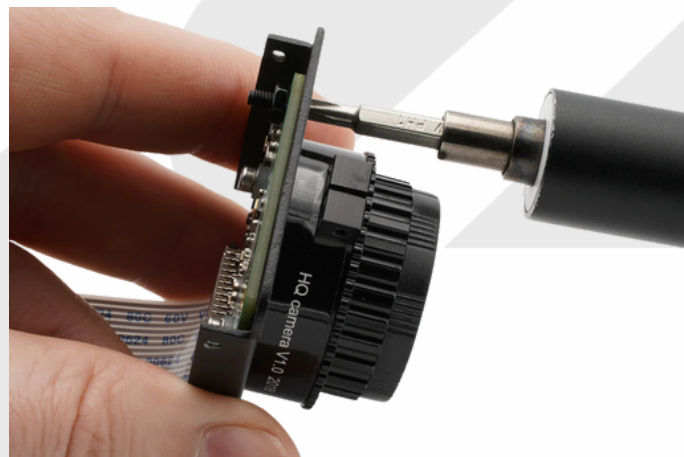

KKSB ケースの組み立て方

<https://kksb-cases.com/pages/assembly-instruction-kksb-raspberry-pi-camera-case-holder-360-degree-rotation>